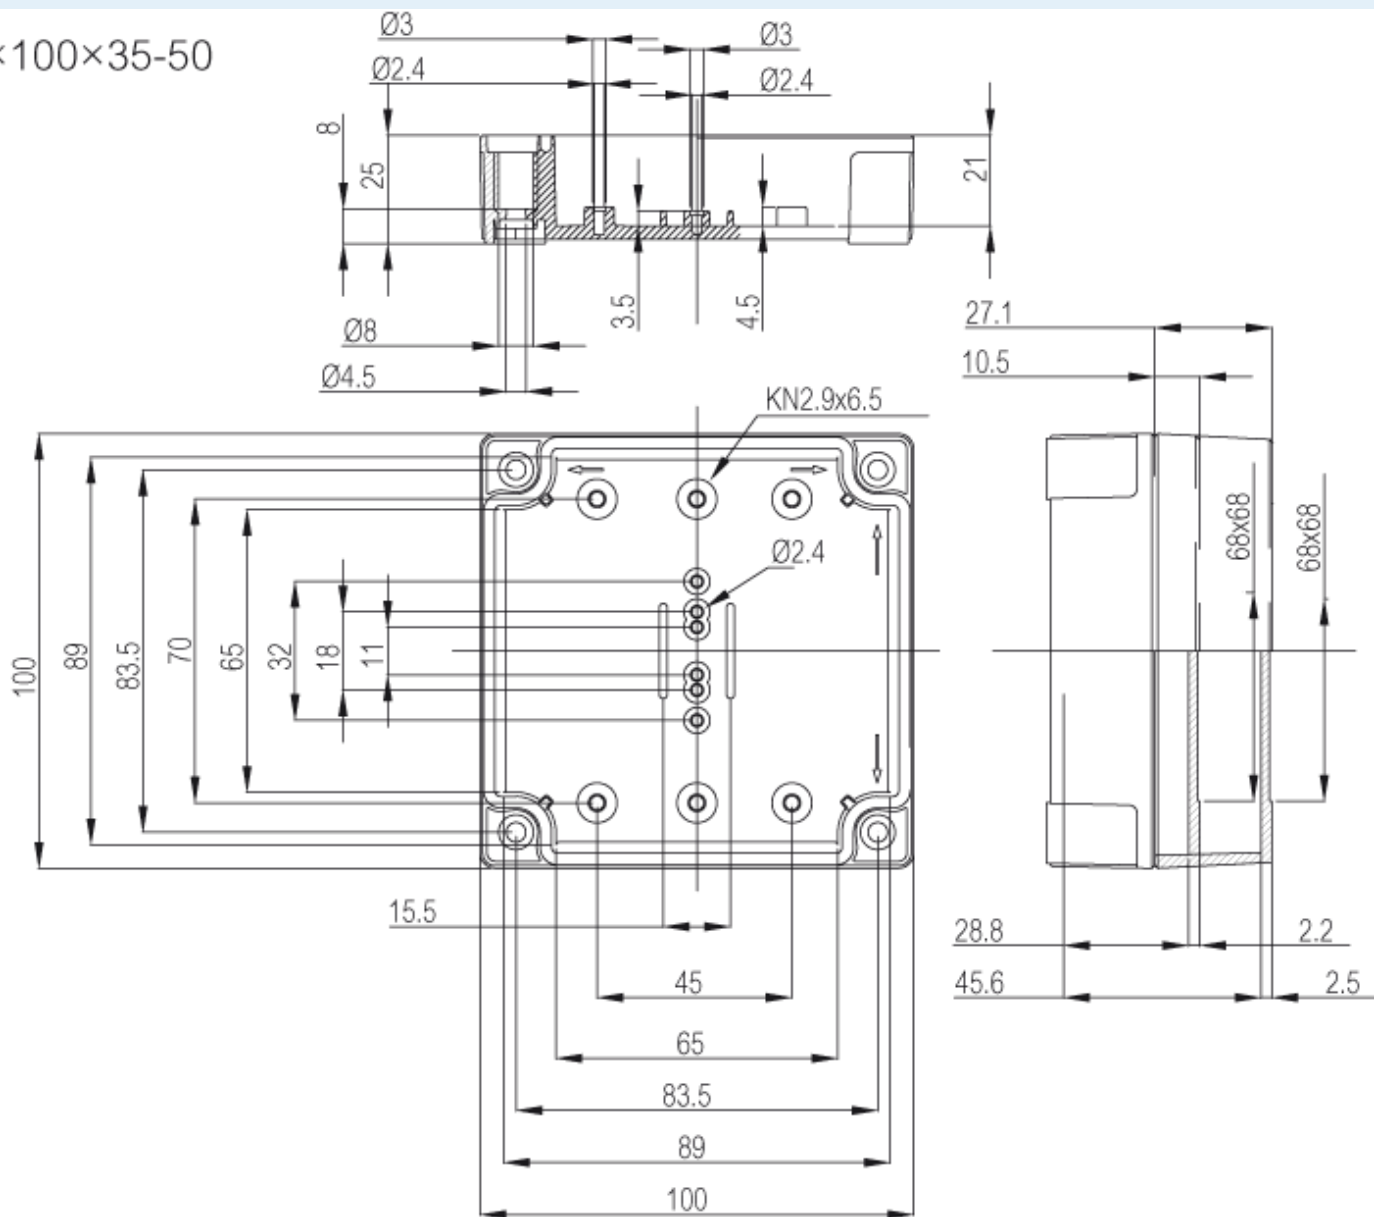

# PC 95/35 LG

Sample image

**Order symbol :** PC 95/35 LG

**Product nr :** 6012331

UL Code : 6412331

UL Name : UL PC 95/35 LG

**Description :** Enclosure, PC

**Remarks :** Low base, grey cover

**Including :** Base with PUR gasket. screws for mounting plate/DIN-rail and cover with polyamide cover screws.

**EAN :** 6418074054616

**El. number :**

- Finland : 3421360
- Denmark : 8212027682
- Sweden : 6012331

# MNX 100×100×35-50

Dimensions :	Height	Width	Depth
mm :	100	100	35
inch :	3.94	3.94	1.38