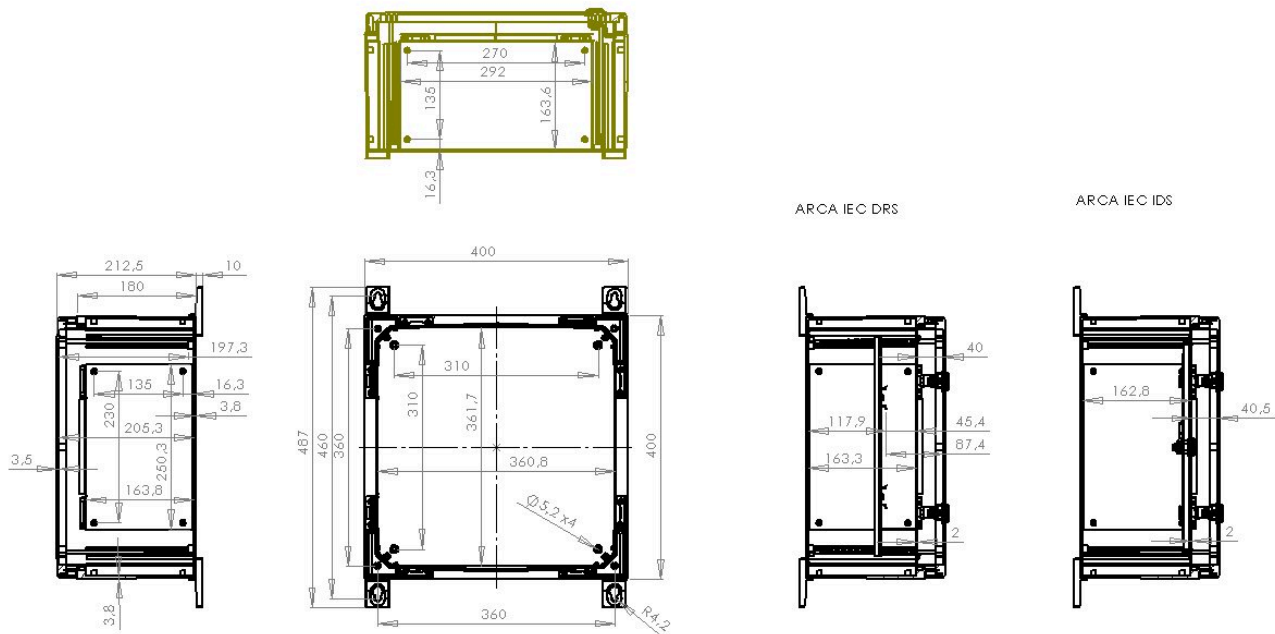

# ARCA 404021

Sample image

**Order symbol :** ARCA 404021

**Product nr :** 8120009

**Description :** Cabinet, PC

**Remarks :** Grey cover, 2-point locking, hinges on the long side

**EAN :** 6418074079206

**El. number :**

- Finland :
- Denmark :
- Sweden : 2506467

**Including :** Cabinet base. door with PUR gasket. mounting plate. screws for mounting plate. 3mm double bit lock(s) with key. S versions with swinghandle 2-point locking system. Door guide included.

Dimensions :	Height	Width	Depth
mm :	400	400	210
inch :	15.75	15.75	8.58

#### Accessories :

IDS ARCA 4040	Inner door set (380 x 380 x 30)
MPX ARCA 4040	Mounting plate (350x350 mm) (350 x 350 x 5)
MPMP ARCA 4040	Mounting plate multiperforated (350x350x2 mm - ø3.6 mm) (350 x 350 x 2)
DRS ARCA 404021	DIN rail frame set (385 x 385 x35)
MPS ARCA 4040	Mounting plate (350x250x2 mm) (350 x 350 x 2)
MPP ARCA 4040	Mounting plate perforated (350x350x2 mm - 26x11 mm) (350 x 350 x 2)