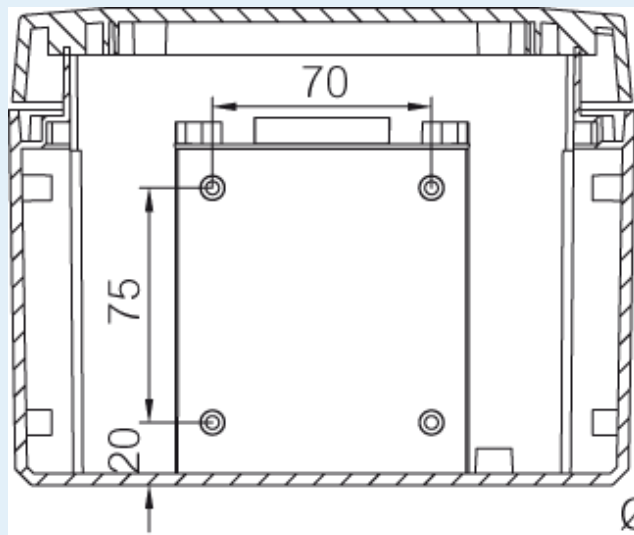

ARCA 302015

Sample image

Order symbol : ARCA 302015

Product nr : 8120002

Description : Cabinet, PC

Remarks : Grey cover, 1-point locking, hinges on the long side

EAN : 6418074079138

El. number :

- Finland : 3423044
- Denmark : 8212091003
- Sweden : 2500110

Including : Cabinet base. door with PUR gasket. mounting plate. screws for mounting plate. 3mm double bit lock(s) with key. S versions with swinghandle 2-point locking system. Door guide included.

3020

2030

302015

Dimensions :

	Height	Width	Depth
mm :	300	200	150
inch :	11.81	7.87	6.22

Accessories :

MPP ARCA 3020	Mounting plate perforated (250x150x2 mm - 26x11 mm) (250 x 150 x 2)
DRS ARCA 302015	DIN rail frame set (285 x 185 x 35)

MPMP ARCA 3020	Mounting plate multiperforated (250x150x2 mm - ø3.6 mm) (250 x 150 x 2)
SBK ARCA 20	Support bar kit (140 x 40 x 30)
PMK ARCA 20	PoleMounting kit, for pole ø100-300mm (385 x 285 x 35)
RCS ARCA 3020	Rain canopy set for size 3020 (20 x 200 x 30)
MPS ARCA 3020	Mounting plate (250x150x2 mm) (250 x 150 x 2)
SBK ARCA 30	Support bar kit (235 x 40 x 30)
IDS ARCA 3020	Inner door set (285 x 185 x 35)
MPX ARCA 3020	Mounting plate (250x150 mm) (250 x 150 x 5)