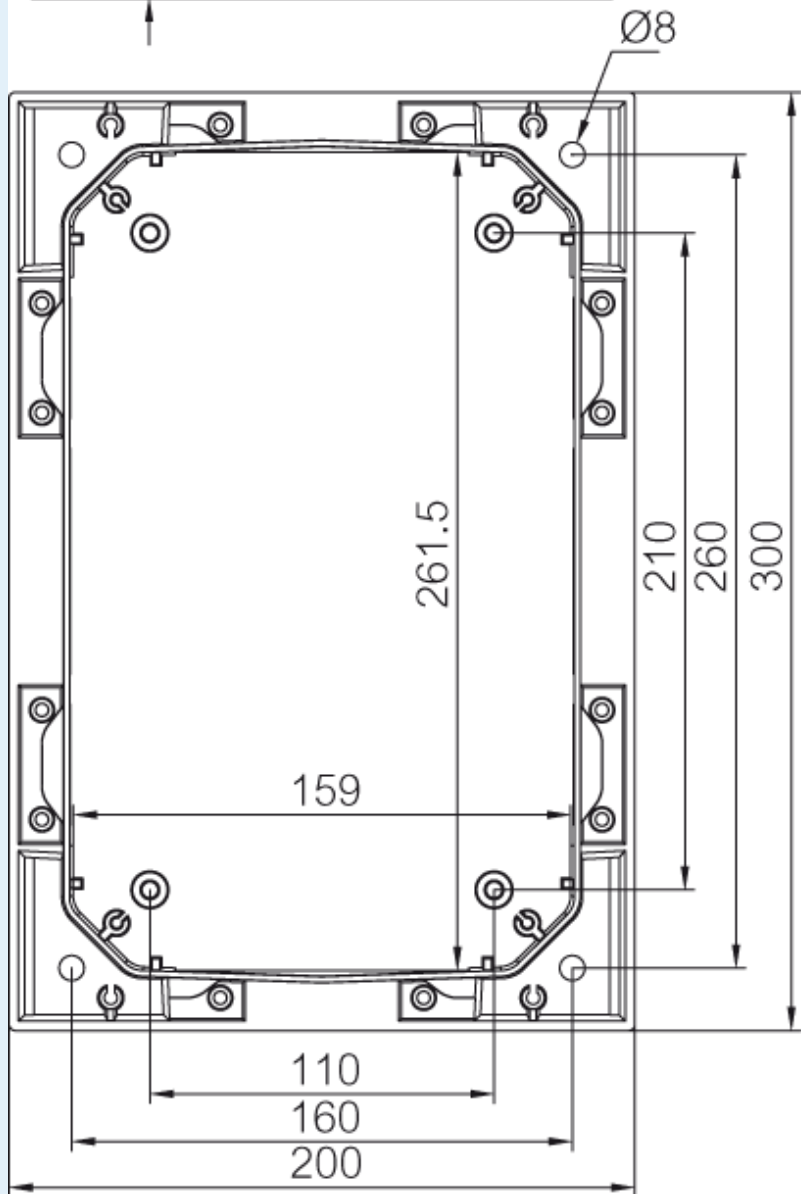

ARCA 302015

Sample image

Order symbol : ARCA 302015

Product nr : 8120002

Description : Cabinet, PC

Remarks : Grey cover, 1-point locking, hinges on the long side

EAN : 6418074079138

El. number :

- Finland : 3423044
- Denmark : 8212091003
- Sweden : 2500110

Including : Cabinet base. door with PUR gasket. mounting plate. screws for mounting plate. 3mm double bit lock(s) with key. S versions with swinghandle 2-point locking system. Door guide included.

3020

2030

302015

Dimensions :

	Height	Width	Depth
mm :	300	200	150
inch :	11.81	7.87	6.22

Accessories :

MPP ARCA 3020	Mounting plate perforated (250x150x2 mm - 26x11 mm) (250 x 150 x 2)
DRS ARCA 302015	DIN rail frame set (285 x 185 x 35)

MPMP ARCA 3020	Mounting plate multiperforated (250x150x2 mm - ø3.6 mm) (250 x 150 x 2)
SBK ARCA 20	Support bar kit (140 x 40 x 30)
PMK ARCA 20	PoleMounting kit, for pole ø100-300mm (385 x 285 x 35)
RCS ARCA 3020	Rain canopy set for size 3020 (20 x 200 x 30)
MPS ARCA 3020	Mounting plate (250x150x2 mm) (250 x 150 x 2)
SBK ARCA 30	Support bar kit (235 x 40 x 30)
IDS ARCA 3020	Inner door set (285 x 185 x 35)
MPX ARCA 3020	Mounting plate (250x150 mm) (250 x 150 x 5)