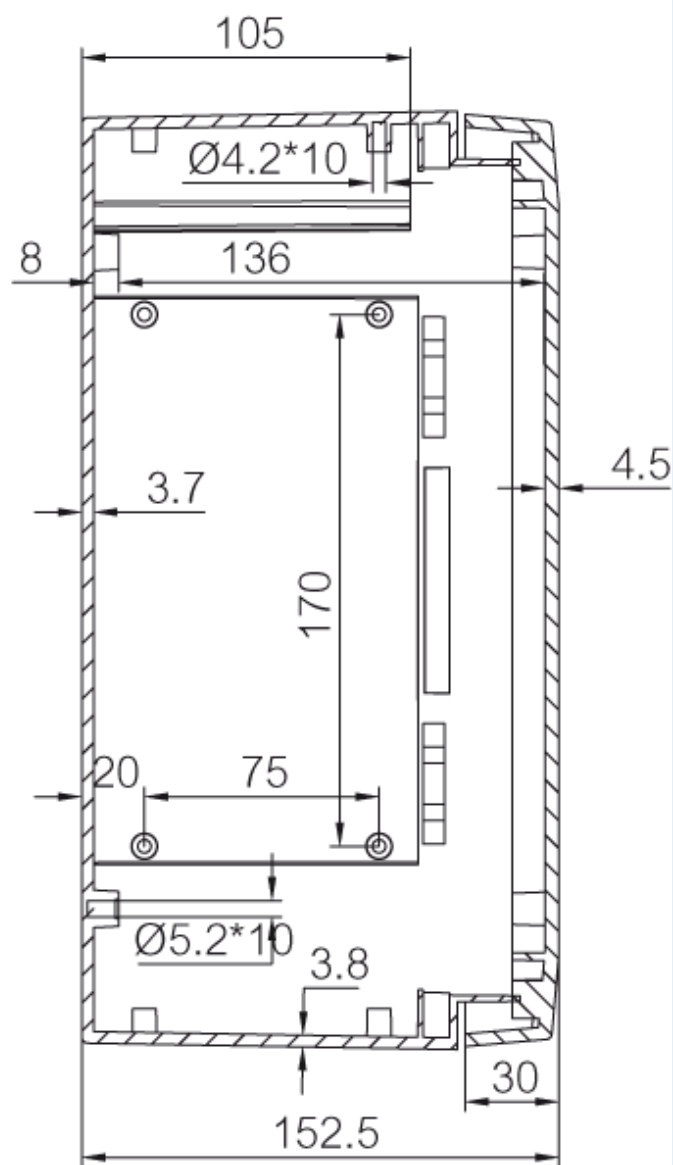

ARCA 302015

Sample image

Order symbol : ARCA 302015

Product nr : 8120002

Description : Cabinet, PC

Remarks : Grey cover, 1-point locking, hinges on the long side

EAN : 6418074079138

El. number :

- Finland : 3423044
- Denmark : 8212091003
- Sweden : 2500110

Including : Cabinet base. door with PUR gasket. mounting plate. screws for mounting plate. 3mm double bit lock(s) with key. S versions with swinghandle 2-point locking system. Door guide included.

3020

2030

302015

Dimensions :

	Height	Width	Depth
mm :	300	200	150
inch :	11.81	7.87	6.22

Accessories :

MPP ARCA 3020	Mounting plate perforated (250x150x2 mm - 26x11 mm) (250 x 150 x 2)
DRS ARCA 302015	DIN rail frame set (285 x 185 x 35)

MPMP ARCA 3020	Mounting plate multiperforated (250x150x2 mm - ø3.6 mm) (250 x 150 x 2)
SBK ARCA 20	Support bar kit (140 x 40 x 30)
PMK ARCA 20	PoleMounting kit, for pole ø100-300mm (385 x 285 x 35)
RCS ARCA 3020	Rain canopy set for size 3020 (20 x 200 x 30)
MPS ARCA 3020	Mounting plate (250x150x2 mm) (250 x 150 x 2)
SBK ARCA 30	Support bar kit (235 x 40 x 30)
IDS ARCA 3020	Inner door set (285 x 185 x 35)
MPX ARCA 3020	Mounting plate (250x150 mm) (250 x 150 x 5)